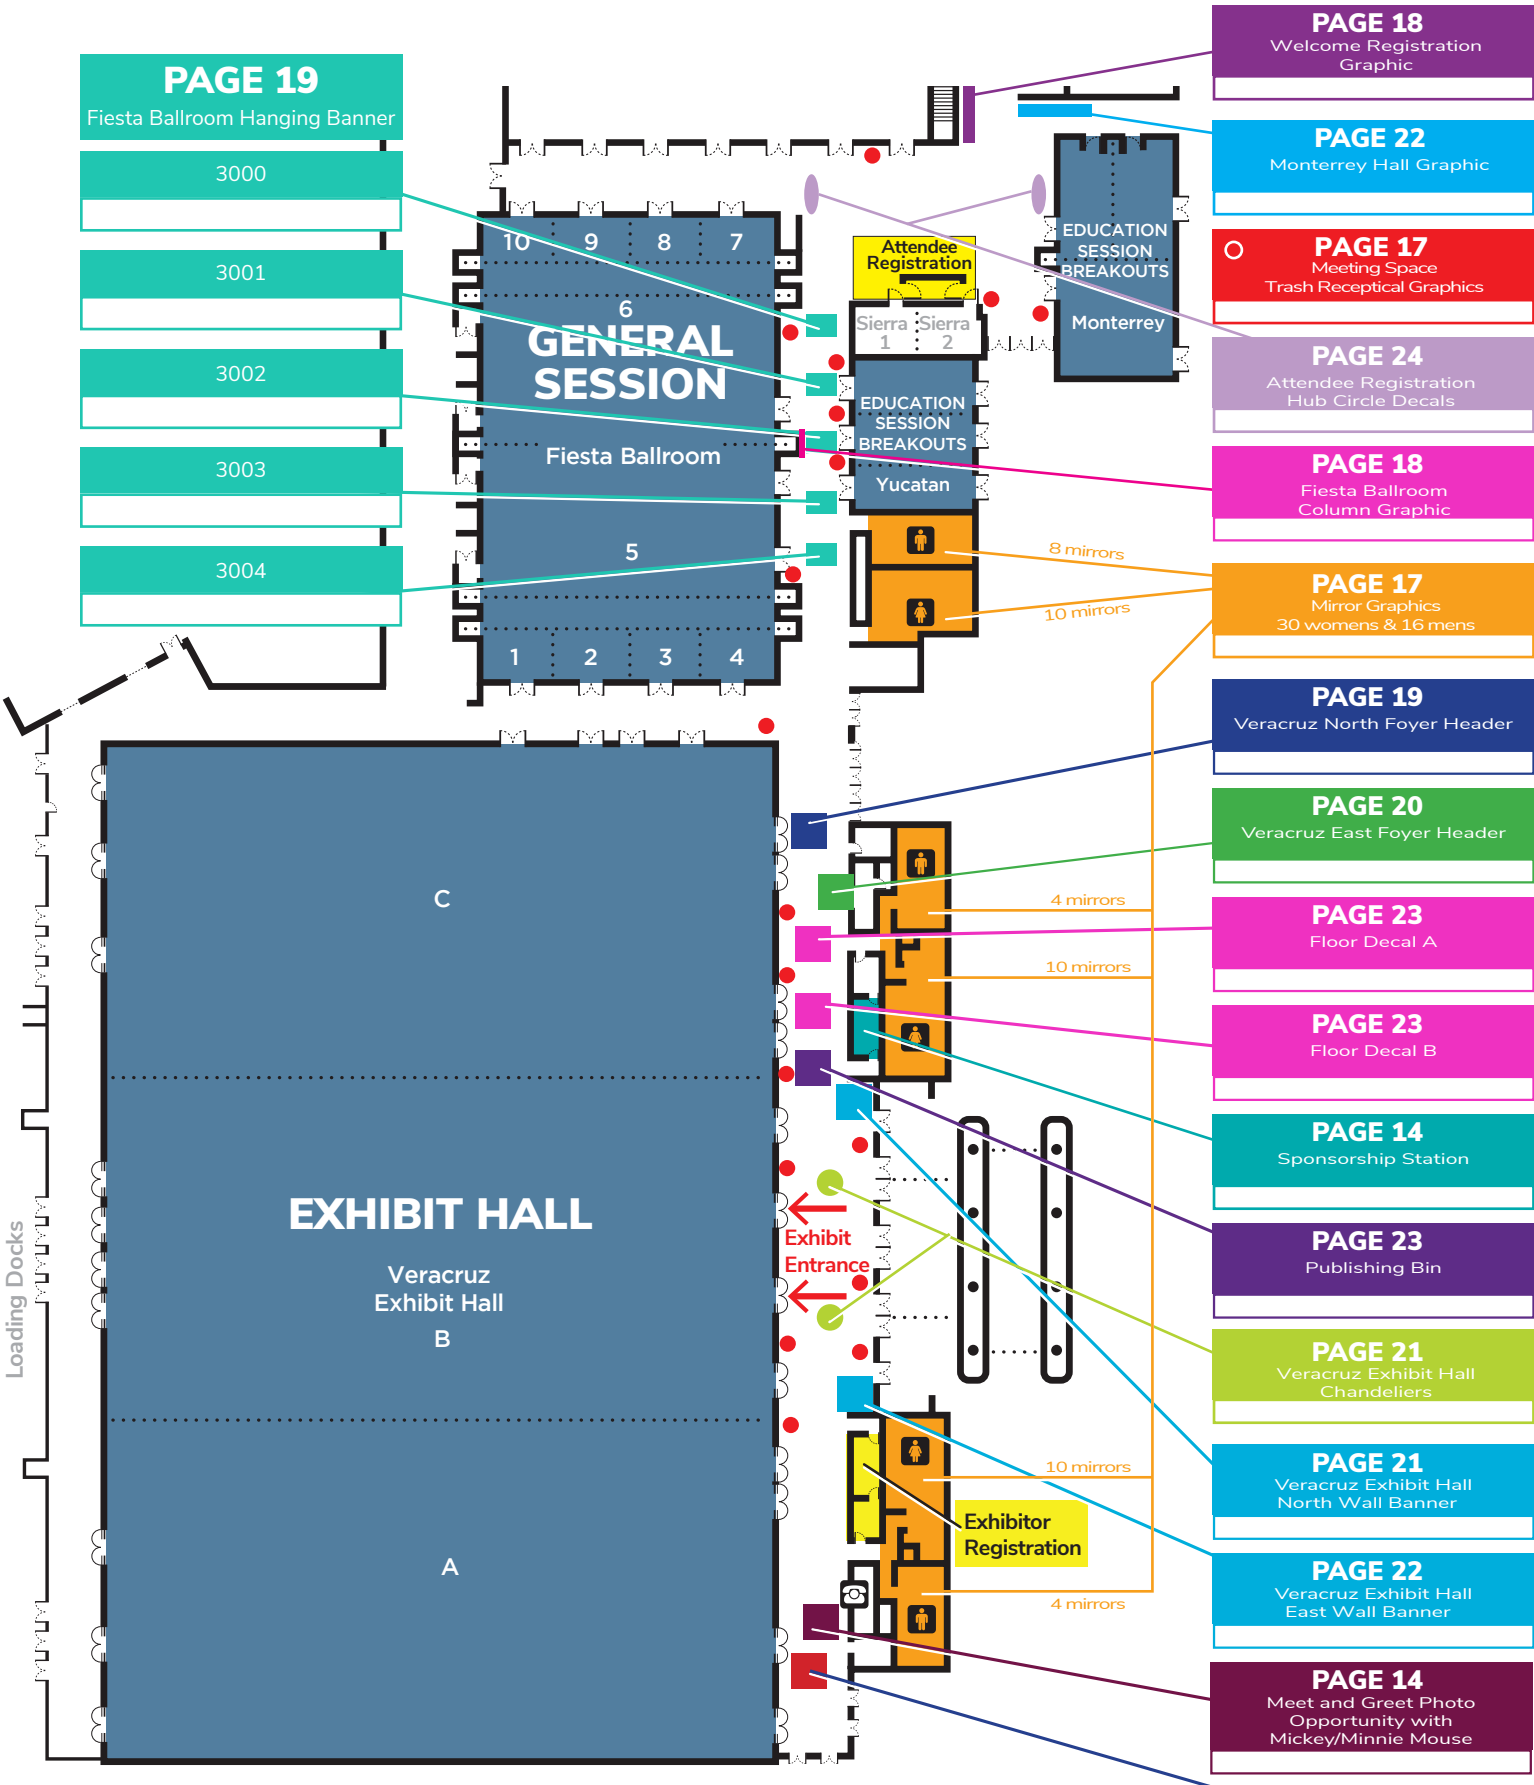

SPONSORSHIP BRANDING LOCATIONS

For current availability, visit FAAinspire.com/prospectus

PAGE 19
Fiesta Ballroom Hanging Banner

3000

3001

3002

3003

3004

PAGE 18
Welcome Registration Graphic

PAGE 22
Monterrey Hall Graphic

PAGE 17
Meeting Space
Trash Receptical Graphics

PAGE 24
Attendee Registration Hub Circle Decals

PAGE 18
Fiesta Ballroom Column Graphic

PAGE 17
Mirror Graphics
30 womens & 16 mens

PAGE 19
Veracruz North Foyer Header

PAGE 20
Veracruz East Foyer Header

PAGE 23
Floor Decal A

PAGE 23
Floor Decal B

PAGE 14
Sponsorship Station

PAGE 23
Publishing Bin

PAGE 21
Veracruz Exhibit Hall Chandeliers

PAGE 21
Veracruz Exhibit Hall North Wall Banner

PAGE 22
Veracruz Exhibit Hall East Wall Banner

PAGE 14
Meet and Greet Photo Opportunity with Mickey/Minnie Mouse

PAGE 20
Veracruz South Foyer Header

This map is intended to show the locations of branding opportunities and not to convey the size of any specific signage. FAA may, at its sole discretion, relocate any branding opportunity.